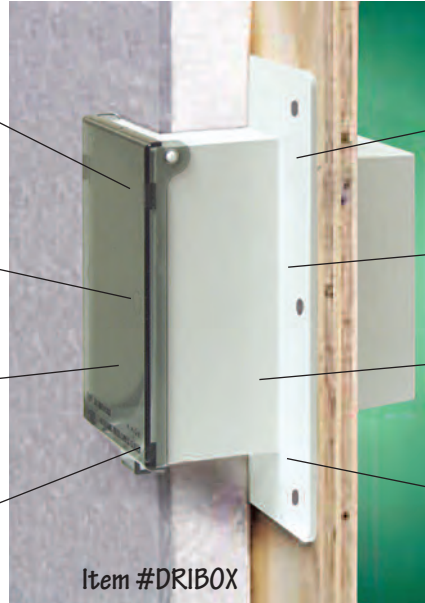

# Low Profile, Exterior, Recessed Electrical Box for EIFS & Stucco

DEMAND

**Dri-Box™**

Disposable Mud Cover for Stucco and Painting

Clear Smoked Weatherproof Cover

Complete Installation Instructions with Hole Templates Guide

Clear Smoked Weatherproof Cover

Superb Moisture Control

Meets NEC 2005

Free Mud Cover for Stucco & Painting

Fixed Flashing for 1 1/2" EIFS & Stucco Systems

One-Piece Molded Design

Complete With Duplex & GFI Plates

Wide Self-Flushed Nailing Flange

**Saves Time and Looks Great!** Installs in the wall for superior moisture control. Designed for 1 1/2" wall systems, the Dri-Box™ eliminates the need for a separate flashing. It protrudes from the wall just enough for a neat, clean appearance.