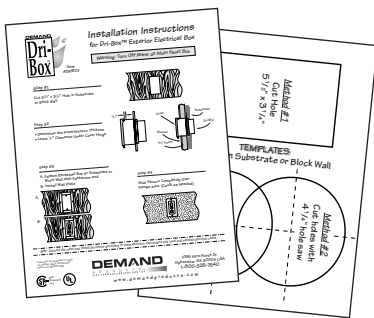

# Low Profile, Exterior, Recessed Electrical Box for EIFS & Stucco

DEMAND

**Dri-Box™**

Disposable Mud Cover for Stucco and Painting

Clear Smoked Weatherproof Cover

Complete Installation Instructions with Hole Templates Guide

Clear Smoked Weatherproof Cover

Superb Moisture Control

Meets NEC 2005

Free Mud Cover for Stucco & Painting

Fixed Flashing for 1 1/2" EIFS & Stucco Systems

One-Piece Molded Design

Complete With Duplex & GFI Plates

Wide Self-Flushed Nailing Flange

**Saves Time and Looks Great!** Installs in the wall for superior moisture control. Designed for 1 1/2" wall systems, the Dri-Box™ eliminates the need for a separate flashing. It protrudes from the wall just enough for a neat, clean appearance.