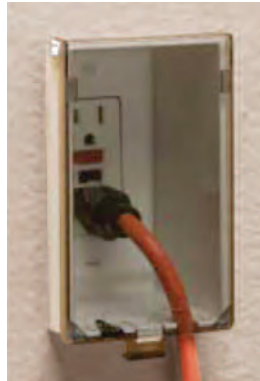

# Low Profile, Exterior, Recessed Electrical Box for EIFS & Stucco

DEMAND

**Dri-Box™**

Disposable Mud Cover for Stucco and Painting

Clear Smoked Weatherproof Cover

Complete Installation Instructions with Hole Templates Guide

Clear Smoked Weatherproof Cover

Superb Moisture Control

Meets NEC 2005

Free Mud Cover for Stucco & Painting

Fixed Flashing for 1 1/2" EIFS & Stucco Systems

One-Piece Molded Design

Complete With Duplex & GFI Plates

Wide Self-Flushed Nailing Flange

**Saves Time and Looks Great!** Installs in the wall for superior moisture control. Designed for 1 1/2" wall systems, the Dri-Box™ eliminates the need for a separate flashing. It protrudes from the wall just enough for a neat, clean appearance.